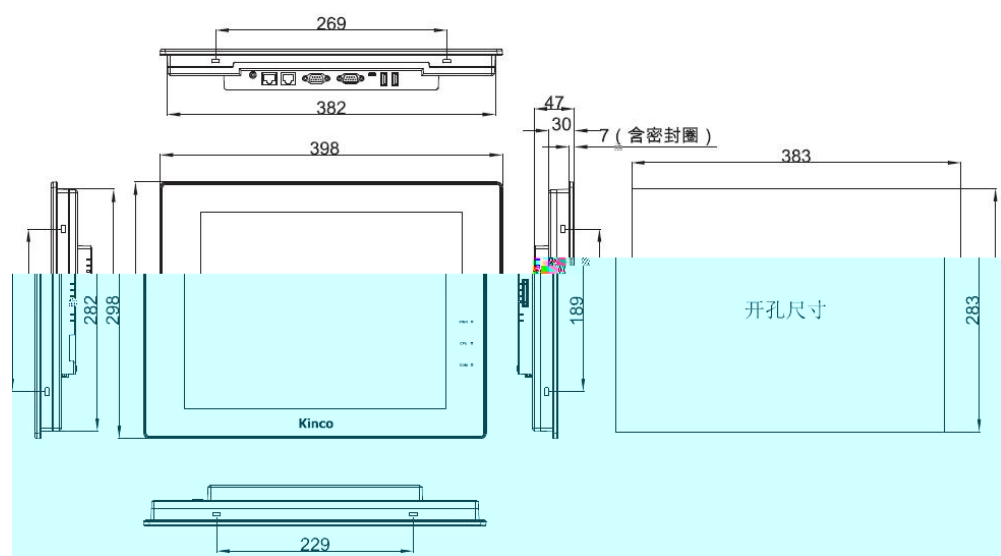

1.1

1.2

Operating temperature: GH150E/GL150E HMI can work stably in most industrial